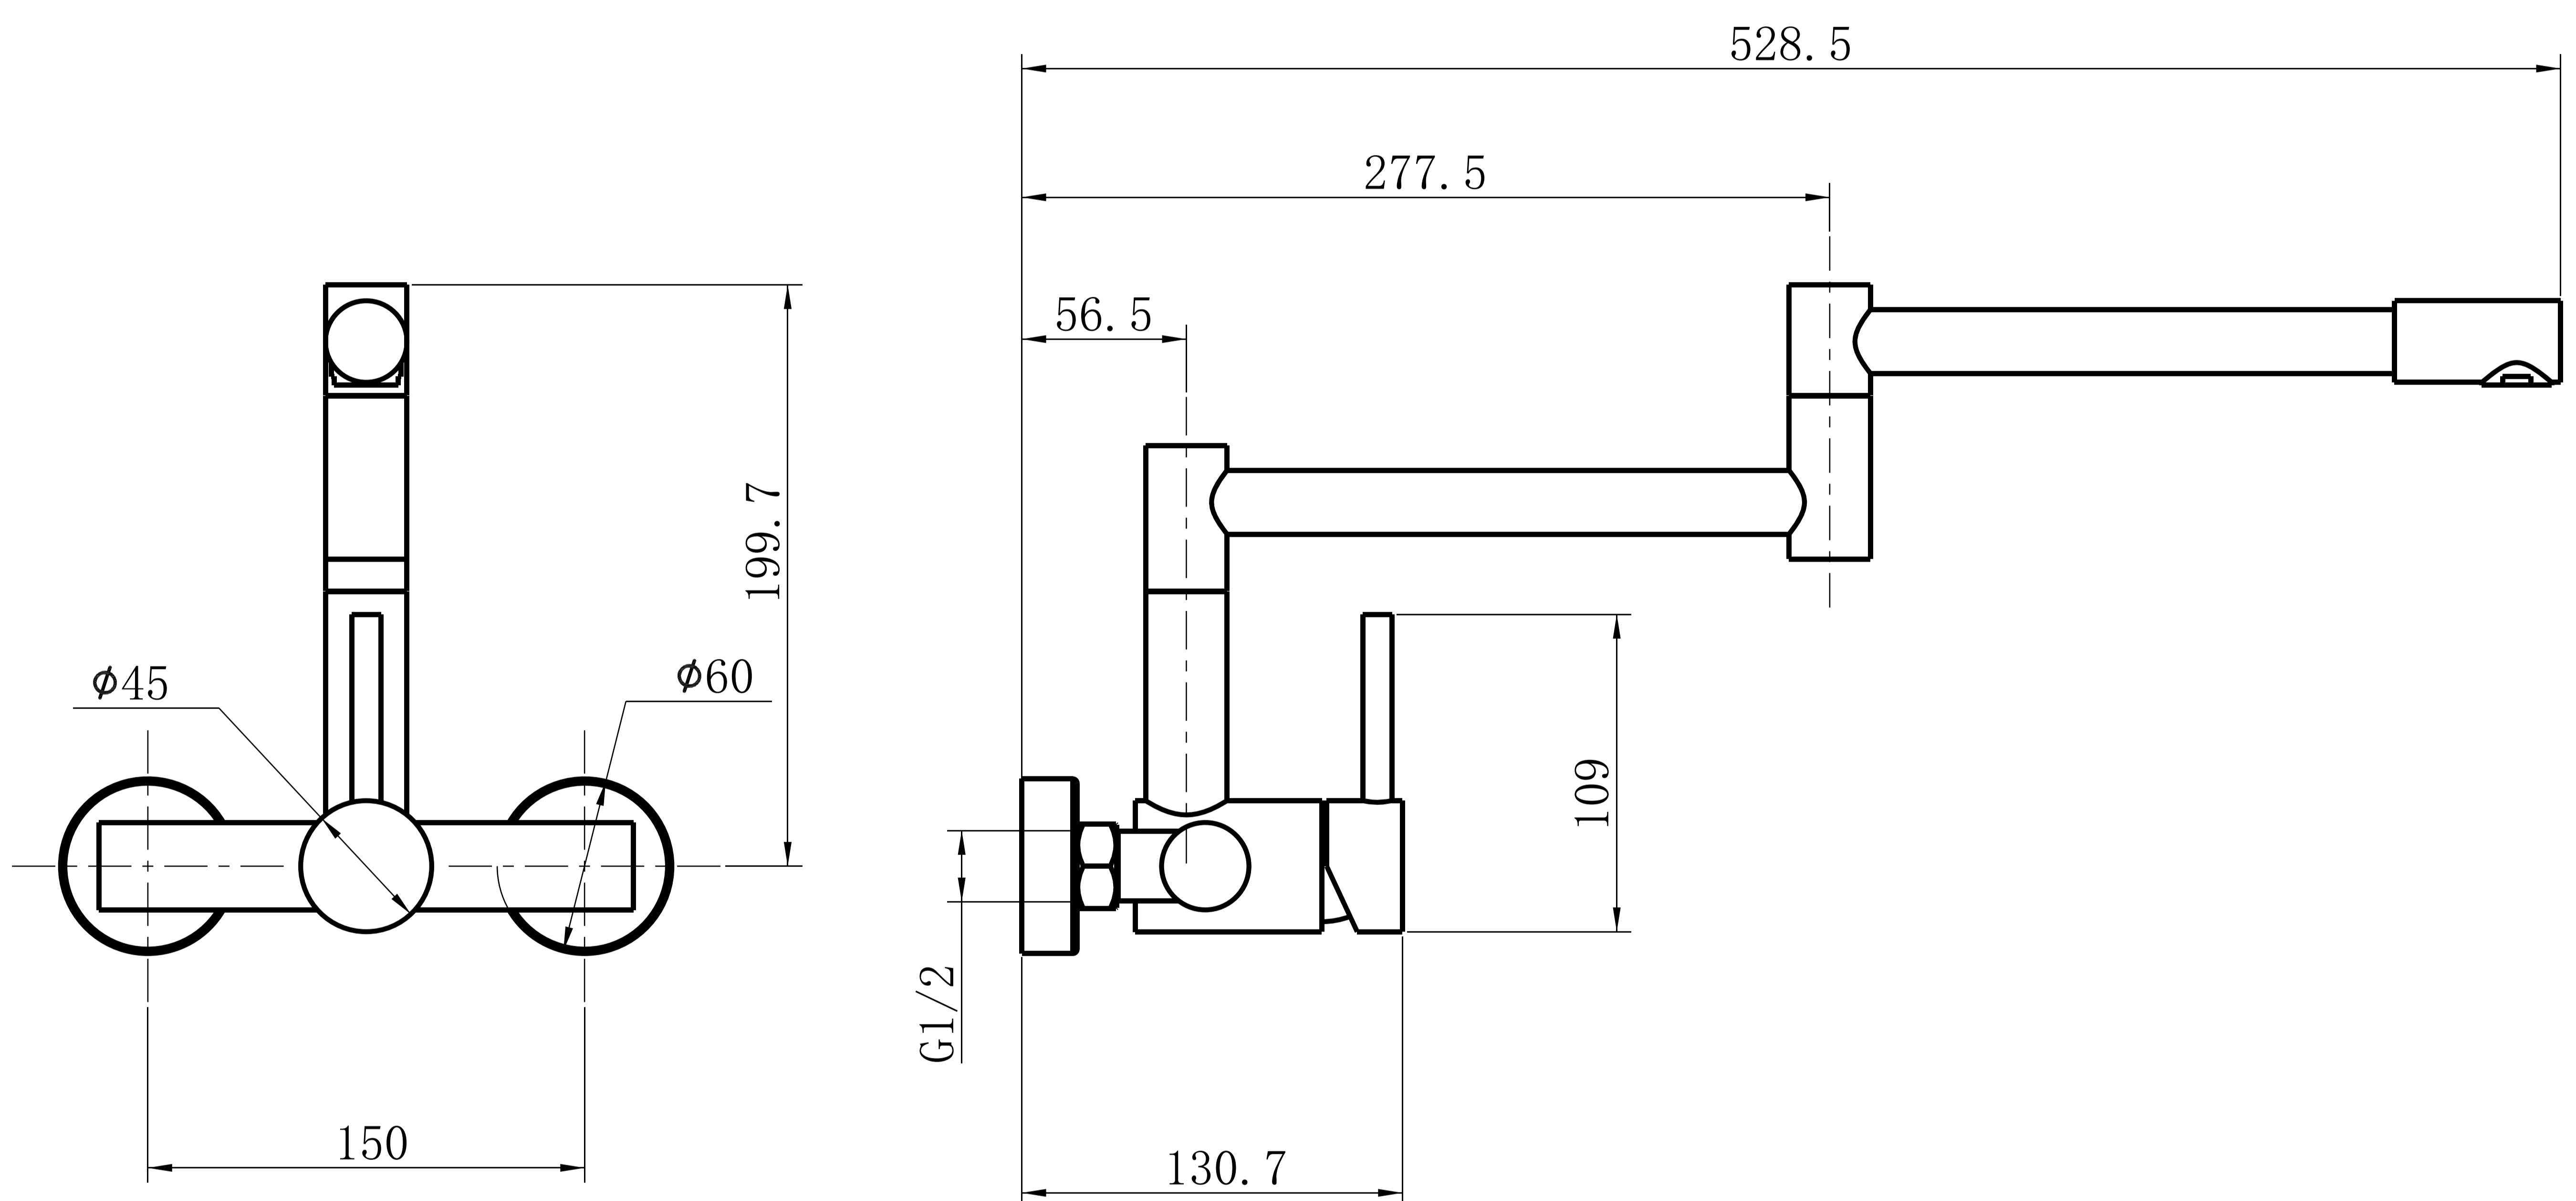

Adjustable Sink Mixer

Product Code : 2006

Technical Drawing

All dimension are in **mm**